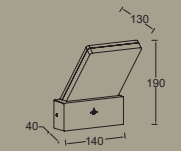

pano

wall & bollard

An elegant LED Outdoor wall & Bollard light with an ultra flat, frameless diffuser. Comes with an integrated adjustable colour switch. You can tune the light colour from warm white to cool white in a very convenient way.

Dark Grey **5289001118**

CLASS I
IP54
LED 17.5W
1300 Lumen
Die Cast Aluminium
E
3000K-5000K

7289001118

CLASS I
IP54
LED 17.5W
1300 Lumen
Die Cast Aluminium
E
3000K-5000K