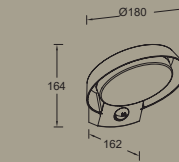

polo

wall & bollard

A touch of modern simplicity and an enchanting light for your garden or patio. The POLO wall light & bollard made of aluminum offers a downward-facing, bright beam of warm-white LED light, making it ideal for lighting your outdoor spaces. The wall light model comes also with motion sensor, perfectly integrated in the luminaire base.

Dark Grey **5205701118**

CLASS I
IP54
LED 15W
1100 Lumen
Die Cast Aluminium

5205702118

CLASS I
IP54
LED 16.1W
1100 Lumen
Die Cast Aluminium

7105701118

CLASS I
IP54
LED 15W
1100 Lumen
Die Cast Aluminium