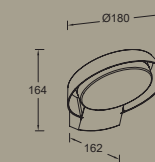

polo

wall & bollard

A touch of modern simplicity and an enchanting light for your garden or patio. The POLO wall light & bollard made of aluminum offers a downward-facing, bright beam of warm-white LED light, making it ideal for lighting your outdoor spaces. The wall light model comes also with motion sensor, perfectly integrated in the luminaire base.

Dark Grey **5205701118**

CLASS I
IP54
LED 15W
1100 Lumen
Die Cast Aluminium

5205702118

CLASS I
IP54
LED 16.1W
1100 Lumen
Die Cast Aluminium

7105701118

CLASS I
IP54
LED 15W
1100 Lumen
Die Cast Aluminium