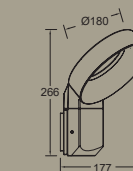

meridian

wall

Elegant combination of anthracite grey aluminium body and opal white polycarbonate diffuser. Small sized wall light gives a strong diffused light and a design statement in your garden. Now also available with an adjustable motion sensor, perfectly integrated in the luminaire base.

Dark Grey

5616302118

CLASS I
IP54
LED 16W
1100 Lumen
Die Cast Aluminium

5616304118

CLASS I
IP54
LED 16W
1100 Lumen
Die Cast Aluminium