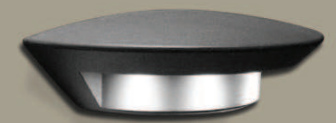

ghost

wall

Very sleek oval design which discretely gives an indirect light, resulting in a distinctive beam pattern.

Dark Grey

5188003118

CLASS I
IP54
LED 7.5W
360 Lumen
Die Cast Aluminium