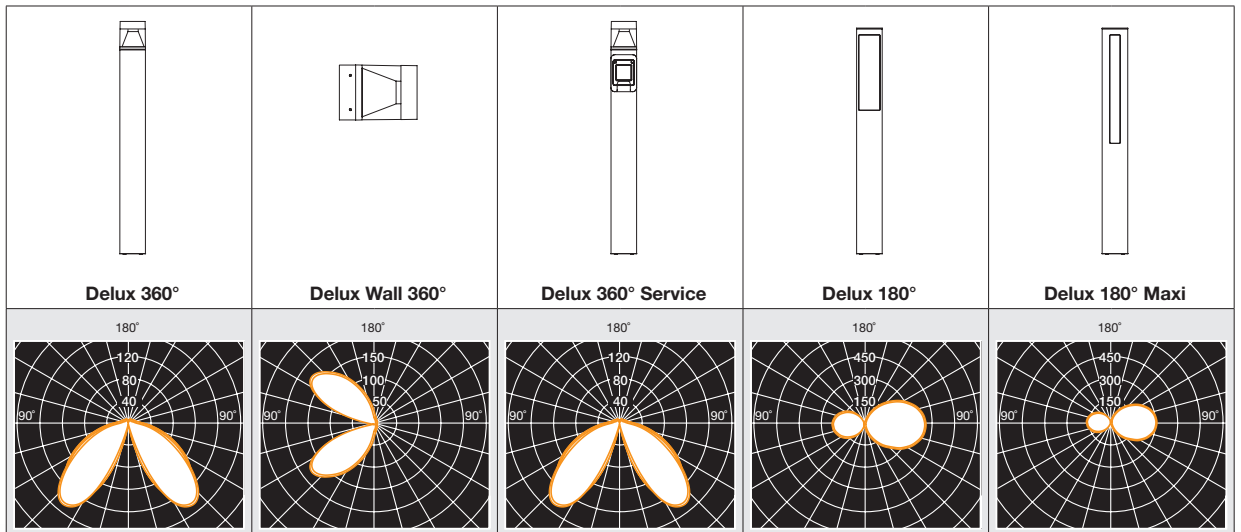

Delux Round

Technical details

- Led's luminaire 845mm hight, complete with base for plinth/floor installation
- Polyester powder coating after specific weathering resistance treatment
- Silicone gaskets
- Anodized aluminium heat sink
- PG9 metallic cable gland complete with osmotic valve for leakage of air and humidity
- N°24 LED's and PCB in IMS
- LED's circuit mains powered
- A2 stainless steel screws

Wall installation		--		--	--	--	--	--	--	--	
Ground installation			--								
Complying ECC standards											
Insulation class											
Voltage		220-240V 50/60Hz		220-240V 50/60Hz		220-240V 50/60Hz		220-240V 50/60Hz		220-240V 50/60Hz	
Step MacAdam		3		3		3		3		3	
Life time		L70/B50>54Kh-Tc 105°C		L70/B50>54Kh-Tc 105°C		L70/B50>60Kh-Tc 105°C		L70/B50>60Kh-Tc 105°C		L70/B50>60Kh-Tc 105°C	
Colour temperature		3000K	4000K	3000K	4000K	3000K	4000K	3000K	4000K	3000K	4000K
Luminaire output		10W 663 lm	10W 663 lm	10W 663 lm	10W 663 lm	10W 663 lm	10W 663 lm	10W 869 lm	10W 869 lm	10W 710 lm	10W 710 lm
IP (Protection degree)		IP65		IP65		IP55		IP65		IP65	
IK (Impact resistance)		IK04		IK04		IK04		IK06		IK06	
Year warranty											
Photobiological risk											
Pre-wired with:		15cm cable H05RN-F 3x0,75mm ²		90cm cable H05RN-F 3x0,75mm ²		15cm cable H05RN-F 3x0,75mm ²		25cm cable H05RN-F 2x0,75mm ²		25cm cable H05RN-F 2x0,75mm ²	
CRI		≥80		≥80		≥80		≥80		≥80	
Connector IP68 CS093000 (linear) and CS093001 ("T"-3 ways) not included											
		The "T"-3 ways and linear IP68 connector can be placed inside the luminaire		The "T"-3 ways and linear IP68 connector cannot be placed inside the luminaire		The "T"-3 ways and linear IP68 connector can be placed inside the luminaire		The "T"-3 ways and linear IP68 connector can be placed inside the luminaire		The "T"-3 ways and linear IP68 connector can be placed inside the luminaire	