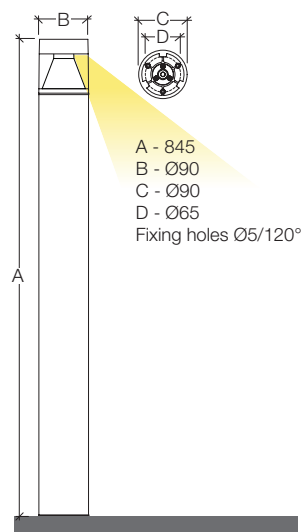

Delux Round

Technical details

- Led's luminaire 845mm hight, complete with base for plinth/floor installation
- Polyester powder coating after specific weathering resistance treatment
- Silicone gaskets
- Anodized aluminium heat sink
- PG9 metallic cable gland complete with osmotic valve for leakage of air and humidity
- N°24 LED's and PCB in IMS
- LED's circuit mains powered
- A2 stainless steel screws

Top cover

- Anodised and painted die-cast aluminium top cover

Diffuser

- Non yellowing transparent PMMA (acrylic) diffuser

Housing

- Anodised and painted extruded aluminium housing

Base

- Reinforced thermoplastic base for plinth/floor installation

K/Power	Rust	Metallic grey RAL 9006	Anthracite RAL 7016 textured	
● 4000K - 10W	1028.182J	1028.182M	1028.182S	1
● 3000K - 10W	1028.184J	1028.184M	1028.184S	1