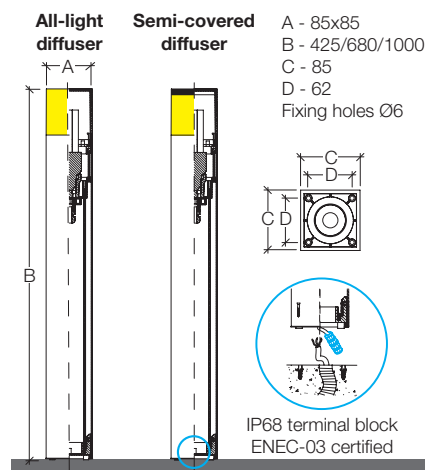

Base

- Reinforced thermoplastic base

All-light

Dimensions	Power	White RAL 9003	Aluminium	Rust	Anthracite RAL 7016 textured	
85x85x425mm	max 21W - E27	1058.001B	1058.001G	1058.001J	1058.001S	1
85x85x680mm	max 21W - E27	1058.101B	1058.101G	1058.101J	1058.101S	1
85x85x1000mm	max 21W - E27	1058.201B	1058.201G	1058.201J	1058.201S	1

Semi-covered

85x85x425mm	max 16W - E27	--	1058.501G	1058.501J	1058.501S	1
85x85x680mm	max 16W - E27	--	1058.601G	1058.601J	1058.601S	1
85x85x1000mm	max 16W - E27	--	1058.701G	1058.701J	1058.701S	1

- Max lamp dimension allowed
  16W - (Ø61 L136mm) - semi-covered
  21W - (Ø61 L155mm) - all-light
  Lamp not included