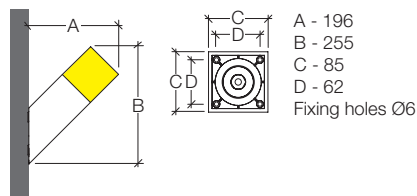

Base for wall installation

- Reinforced thermoplastic base for wall installation

Power	White RAL 9003	Aluminium	Rust	Anthracite RAL 7016 textured	
max 12W - E27	0158.101B	0158.101G	0158.101J	0158.101S	1