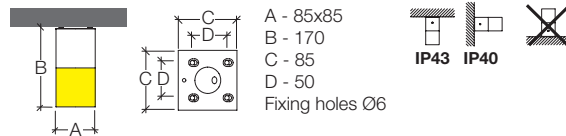

Lux Est 85 - Wall/Ceiling

Technical details

- Luminaire available in E27 versions complete with base for wall/ceiling installation
- Silicone gaskets
- Polyester powder coating after a treatment specific for weathering resistance
- A2 stainless steel screws

Diffuser

- Non yellowing translucent PMMA (acrylic) diffuser

Housing

- Extruded anodised aluminium housing in natural or painted finish (White/Anthracite/Rust)

Base for wall/ceiling installation

- Reinforced thermoplastic base for wall/ceiling installation

Power	White RAL 9003	Aluminium	Rust	Anthracite RAL 7016 textured	
max 12W - E27	0157.101B	0157.101G	0157.101J	0157.101S	1

Lux Est 85 - Wall

Technical details

- Luminaire available in E27 versions complete with base for wall installation
- Silicone gaskets
- Polyester powder coating after a treatment specific for weathering resistance
- A2 stainless steel screws

Diffuser

- Non yellowing translucent PMMA (acrylic) diffuser

Housing

- Extruded anodised aluminium housing in natural or painted finish (White/Anthracite/Rust)