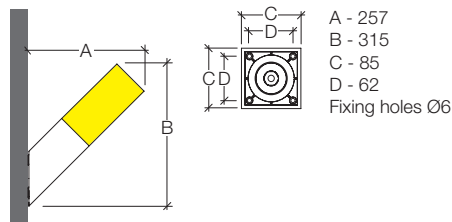

Base for wall installation

- Reinforced thermoplastic base for wall installation

Power	White RAL 9003	Aluminium	Rust	Anthracite RAL 7016 textured	
max 27W - E27	0159.101B	0159.101G	0159.101J	0159.101S	1