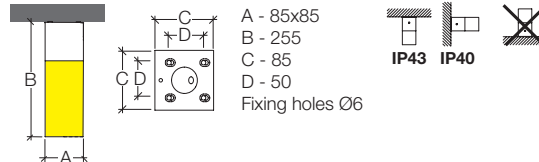

Lux Est 170 - Wall/Ceiling

Technical details

- Luminaire available in E27 versions complete with base for wall/ceiling installation
- Silicone gaskets
- Polyester powder coating after a treatment specific for weathering resistance
- A2 stainless steel screws

Power	White RAL 9003	Aluminium	Rust	Anthracite RAL 7016 textured	
max 21W - E27	0157.201B	0157.201G	0157.201J	0157.201S	1

Lux Est 170 - Wall

Technical details

- Luminaire available in E27 versions complete with base for wall installation
- Silicone gaskets
- Polyester powder coating after a treatment specific for weathering resistance
- A2 stainless steel screws

			
White RAL 9003	Aluminium	Rust	Anthracite RAL 7016 textured

				
Lux Est 85 All-light	Lux Est 85 Semi-covered	Lux Est 85 Wall/Ceiling	Lux Est 85 Wall	Lux Est 170 All-light
				

Ground installation				--	--	
Ceiling installation		--	--		--	--
Wall installation		--	--			--
Complying ECC standards						
Insulation class						
Voltage		220-240V 50/60Hz	220-240V 50/60Hz	220-240V 50/60Hz	220-240V 50/60Hz	220-240V 50/60Hz
Lamp holder		E27 - max 21W (Lamp not included)	E27 - max 16W (Lamp not included)	E27 - max 12W (Lamp not included)	E27 - max 12W (Lamp not included)	E27 - max 27W (Lamp not included)
IP (Protection degree)		IP65	IP65	IP40/43	IP44	IP65
IK (Impact resistance)		IK06	IK06	IK06	IK06	IK06
Year warranty						
Outward cable with tinned connector included IP68		20cm cable H05RN-F 2x0,75mm ²	20cm cable H05RN-F 2x0,75mm ²	--	--	20cm cable H05RN-F 2x0,75mm ²
Connector IP68 CS093000 (linear) and CS093001 ("T"-3 ways)		 The "T"-3 ways and linear IP68 connector can be placed inside the luminaire	 The "T"-3 ways and linear IP68 connector can be placed inside the luminaire	 The "T"-3 ways and linear IP68 connector cannot be placed inside the luminaire	 The "T"-3 ways and linear IP68 connector cannot be placed inside the luminaire	 The "T"-3 ways and linear IP68 connector can be placed inside the luminaire