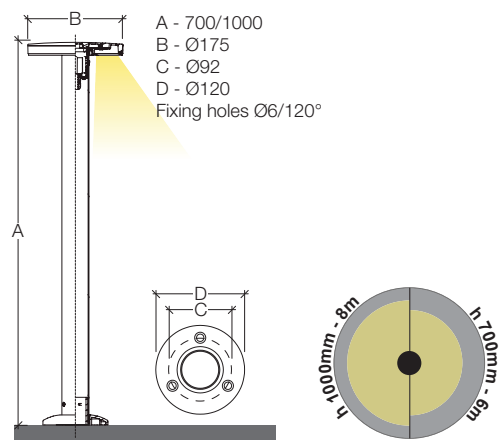

Coled Round

Technical details

- Led's luminaire in two heights, 700mm, 1000mm, complete with base for plinth/floor installation
- Silicone gaskets
- Polyester powder coating after a treatment specific for weathering resistance
- N°76 LED's and PCB in FR4
- LED's circuit mains powered
- A2 stainless steel screws
- Plastic PG9 cable gland with anti-condensation osmotic valve

Dimensions	K/Power	Metallic grey RAL 9006	Anthracite RAL 7016 textured	
Ø175x700mm	● 4000K - 15W	1061.282G	1061.282S	1
	● 3000K - 15W	1061.284G	1061.284S	1
Ø175x1000mm	● 4000K - 15W	1061.382G	1061.382S	1
	● 3000K - 15W	1061.384G	1061.384S	1