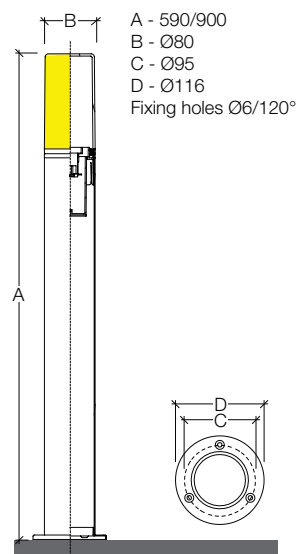

Base

- Stainless steel AISI 304 base (coated version in metallic grey RAL 9006 and black textured)
- Stainless steel AISI 316L base (stainless steel version)

Dimensions	Power	Metallic grey RAL 9006	Black textured	AISI 316 L stainless steel	
Ø80x590mm	max 11W - E27	1051.101M	1051.101N	1051.101A	1
Ø80x900mm	max 11W - E27	1051.201M	1051.201N	1051.201A	1

E27 tubular LED lamp
recommended

Max lamp dimension allowed
(Ø60 L115mm)
Lamp not included

		
Metallic grey RAL 9006	AISI 316L stainless steel	Black textured

						
		Coled Round	New Stelo	New Stelo Opaled	New Stelo Traled	Easy Lux
						
Ground installation						
Complying ECC standards						
Insulation class	Class					
Voltage	V	220-240V 50/60Hz	220-240V 50/60Hz	220-240V 50/60Hz	220-240V 50/60Hz	220-240V 50/60Hz
Step MacAdam	Mac Adam	3	--	3	3	--
Life time	Life time	L70/B50>60Kh-Tc 105°C	--	L70/B50>60Kh-Tc 105°C	L70/B50>60Kh-Tc 105°C	--
Colour temperature	K	 3000K  4000K	--	 3000K  4000K	 3000K  4000K	--
Luminaire output	Ta 25°C	15W 1518 lm	15W 1518 lm	5,1W 459 lm	5,1W 487 lm	5,1W 525 lm
Lamp holder		--	E27 - max 11W (Lamp not included)	--	--	E27 - max 10W (Lamp not included)
IP (Protection degree)		IP65	IP65	IP65	IP65	IP65
IK (Impact resistance)		IK05	IK02	IK02	IK06	IK02
Year warranty	3		--	--	--	--
Year warranty	5	--				
Photobiological risk	RG1		--			--
Pre-wired with:		10cm cable H05RN-F 3x0,75mm ²	35cm cable H05RN-F 2x0,75mm ²	35cm cable H05RN-F 2x0,75mm ²	35cm cable H05RN-F 2x0,75mm ²	35cm cable H05RN-F 2x0,75mm ²
CRI		≥80	--	≥80	≥80	--
Connector IP68 CS093000 (linear) and CS093001 ("T"-3 ways) not included						
		The "T"-3 ways IP68 connector cannot be placed inside the luminaire	The "T"-3 ways IP68 connector cannot be placed inside the luminaire	The "T"-3 ways IP68 connector cannot be placed inside the luminaire	The "T"-3 ways IP68 connector cannot be placed inside the luminaire	The "T"-3 ways IP68 connector cannot be placed inside the luminaire