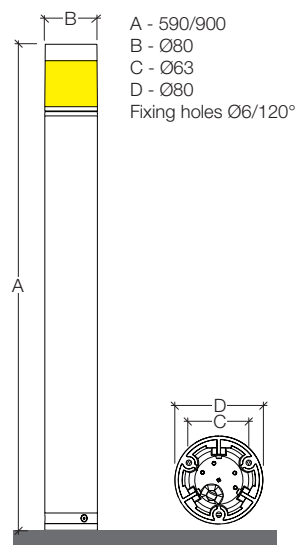

Base

- PC (polycarbonate) base in black granule for plinth/floor installation

Dimensions	Power	Black	Rust	Metallic grey RAL 9006	
Ø80x590mm	max 10W - E27	1027.201N	1027.201J	1027.201M	1
Ø80x900mm	max 10W - E27	1027.301N	1027.301J	1027.301M	1

Max lamp dimension allowed
(Ø60 L110mm)
Lamp not included

new

OUTDOOR RESIDENTIAL
LUMINAIRE

						
		Coled Round	New Stelo	New Stelo Opaled	New Stelo Traled	Easy Lux
						
Ground installation						
Complying ECC standards						
Insulation class	Class					
Voltage	V	220-240V 50/60Hz	220-240V 50/60Hz	220-240V 50/60Hz	220-240V 50/60Hz	220-240V 50/60Hz
Step MacAdam	Mac Adam	3	--	3	3	--
Life time	Life time	L70/B50>60Kh-Tc 105°C	--	L70/B50>60Kh-Tc 105°C	L70/B50>60Kh-Tc 105°C	--
Colour temperature	K	 3000K  4000K	--	 3000K  4000K	 3000K  4000K	--
Luminaire output	Ta 25°C	15W 1518 lm	15W 1518 lm	5,1W 459 lm	5,1W 487 lm	5,1W 525 lm
Lamp holder		--	E27 - max 11W (Lamp not included)	--	--	E27 - max 10W (Lamp not included)
IP (Protection degree)		IP65	IP65	IP65	IP65	IP65
IK (Impact resistance)		IK05	IK02	IK02	IK06	IK02
Year warranty	3		--	--	--	--
Year warranty	5	--				
Photobiological risk	RG1		--			--
Pre-wired with:		10cm cable H05RN-F 3x0,75mm ²	35cm cable H05RN-F 2x0,75mm ²	35cm cable H05RN-F 2x0,75mm ²	35cm cable H05RN-F 2x0,75mm ²	35cm cable H05RN-F 2x0,75mm ²
CRI		≥80	--	≥80	≥80	--
Connector IP68 CS093000 (linear) and CS093001 ("T"-3 ways) not included						
		The "T"-3 ways IP68 connector cannot be placed inside the luminaire	The "T"-3 ways IP68 connector cannot be placed inside the luminaire	The "T"-3 ways IP68 connector cannot be placed inside the luminaire	The "T"-3 ways IP68 connector cannot be placed inside the luminaire	The "T"-3 ways IP68 connector cannot be placed inside the luminaire