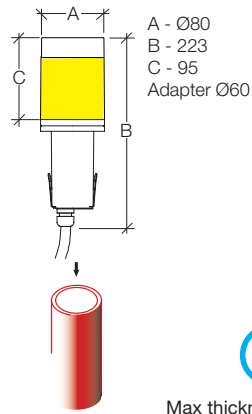

Top cover

- PC (polycarbonate) top cover in black granule

Diffuser

- Non yellowing translucent PMMA (acrylic) diffuser

Pole adapter

- PC (polycarbonate) pole adapter in black granule

Power	Black	Rust	Metallic grey RAL 9006	
max 10W - E27	1026.001N	1026.001J	1026.001M	1

Technical details

 Easy Lux TP	 Antera	 Tao	
		 30W - E27 14,2W - Led	
✓	✓	✓	
✓	--	--	
✓	✓	✓	
☐	⊕	☐	
220-240V 50/60Hz	220-240V 50/60Hz	220-240V 50/60Hz	
--	3	3	
--	L70/B50>60Kh-Tc 105°C		L70/B50>54Kh-Tc 85°C
--	● 3000K	● 4000K	● 3000K
--	15W 1007 lm	15W 1007 lm	14,2W 1644 lm
E27 - max 10W (lamp not included)	--		E27 - max 30W (lamp not included)
IP65	IP65		IP55
IK02	IK03		IK06
--	✓		✓
✓	--		--
--	✓		✓
35cm cable H05RN-F 2x0,75mm ²	70cm cable H05RN-F 3x0,75mm ²		--
--	≥80		≥80
 The "T"-3 ways IP68 connector cannot be placed inside the pole Ø60mm	 The "T"-3 ways IP68 connector cannot be placed inside the pole Ø60mm		 The "T"-3 ways IP68 connector cannot be placed inside the pole Ø60mm