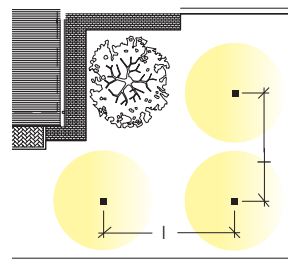

Delux Wall 360°

Dimensions	K/Power	Rust	Metallic grey RAL 9006	Anthracite RAL 7016 textured	
85x85x120mm	● 4000K - 10W	0121.182J	0121.182M	0121.182S	1
	● 3000K - 10W	0121.184J	0121.184M	0121.184S	1

Delux 360°

85x85x470mm	● 4000K - 10W	1021.082J	1021.082M	1021.082S	1
	● 3000K - 10W	1021.084J	1021.084M	1021.084S	1
85x85x845mm	● 4000K - 10W	1021.182J	1021.182M	1021.182S	1
	● 3000K - 10W	1021.184J	1021.184M	1021.184S	1