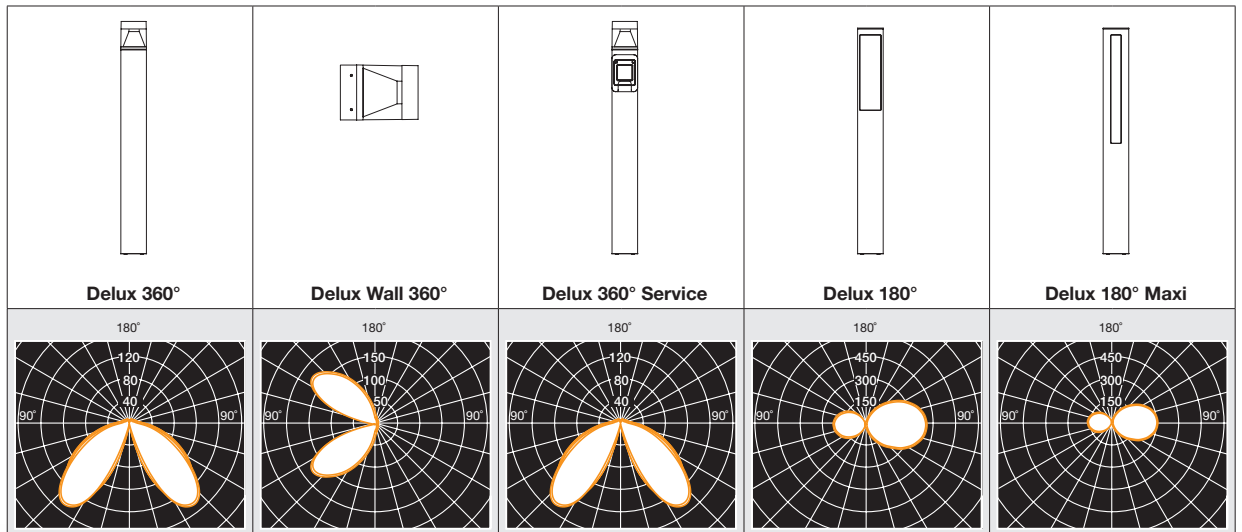

## Delux 360°

85x85x470mm	● 4000K - 10W	1021.082J	1021.082M	1021.082S	1
	● 3000K - 10W	1021.084J	1021.084M	1021.084S	1
85x85x845mm	● 4000K - 10W	1021.182J	1021.182M	1021.182S	1
	● 3000K - 10W	1021.184J	1021.184M	1021.184S	1

OUTDOOR RESIDENTIAL  
LUMINAIRE

		
		
Rust	Metallic grey RAL 9006	Anthracite RAL 7016 textured

Wall installation		--		--	--	--	--	--	--	--	
Ground installation			--								
Complying ECC standards											
Insulation class											
Voltage		220-240V 50/60Hz		220-240V 50/60Hz		220-240V 50/60Hz		220-240V 50/60Hz		220-240V 50/60Hz	
Step MacAdam		3		3		3		3		3	
Life time		L70/B50>54Kh-Tc 105°C		L70/B50>54Kh-Tc 105°C		L70/B50>60Kh-Tc 105°C		L70/B50>60Kh-Tc 105°C		L70/B50>60Kh-Tc 105°C	
Colour temperature		3000K	4000K	3000K	4000K	3000K	4000K	3000K	4000K	3000K	4000K
Luminaire output		10W 663 lm	10W 663 lm	10W 663 lm	10W 663 lm	10W 663 lm	10W 663 lm	10W 869 lm	10W 869 lm	10W 710 lm	10W 710 lm
IP (Protection degree)		IP65		IP65		IP55		IP65		IP65	
IK (Impact resistance)		IK04		IK04		IK04		IK06		IK06	
Year warranty											
Photobiological risk											
Pre-wired with:		15cm cable H05RN-F 3x0,75mm <sup>2</sup>		90cm cable H05RN-F 3x0,75mm <sup>2</sup>		15cm cable H05RN-F 3x0,75mm <sup>2</sup>		25cm cable H05RN-F 2x0,75mm <sup>2</sup>		25cm cable H05RN-F 2x0,75mm <sup>2</sup>	
CRI		≥80		≥80		≥80		≥80		≥80	
Connector IP68 CS093000 (linear) and CS093001 ("T"-3 ways) not included											
		The "T"-3 ways and linear IP68 connector can be placed inside the luminaire		The "T"-3 ways and linear IP68 connector cannot be placed inside the luminaire		The "T"-3 ways and linear IP68 connector can be placed inside the luminaire		The "T"-3 ways and linear IP68 connector can be placed inside the luminaire		The "T"-3 ways and linear IP68 connector can be placed inside the luminaire	