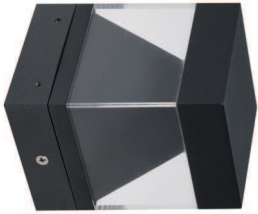

OUTDOOR RESIDENTIAL
LUMINAIRE