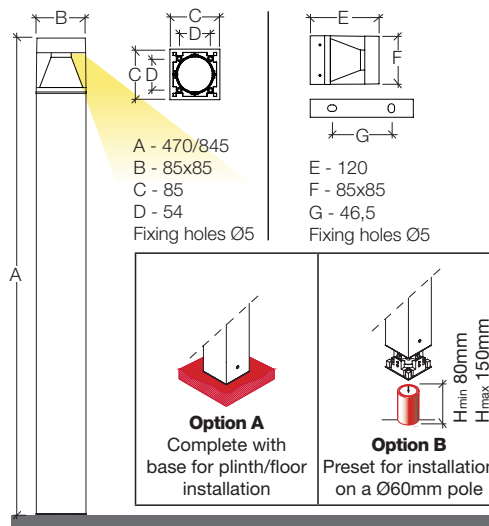

## Technical details

- Led's luminaire in two heights 470mm, 845mm, complete with base for plinth/floor installation (Delux 360°)
- Led's luminaires complete with fixing bracket for wall mounting (Delux wall 360°)
- Preset for installation on a Ø60mm pole (Delux 360°)
- Polyester powder coating after specific weathering resistance treatment
- Silicone gaskets
- Anodized aluminium heat sink
- PG9 metallic cable gland complete with osmotic valve for leakage of air and humidity
- N°24 LED's and PCB in IMS
- LED's circuit mains powered
- A2 stainless steel screws

## Base (Delux 360°)

- Reinforced thermoplastic base for plinth/floor installation, or for installation on a Ø60mm pole

## Wall fixing bracket (Delux wall 360°)

- Wall fixing bracket 81x14x20mm in hot-dip galvanized steel 75µm UNI EN 1461

**I** = Pole spacing (m)  
**Emed** = Average illuminance (Lux)  
**Emin** = Minimum illuminance (Lux)